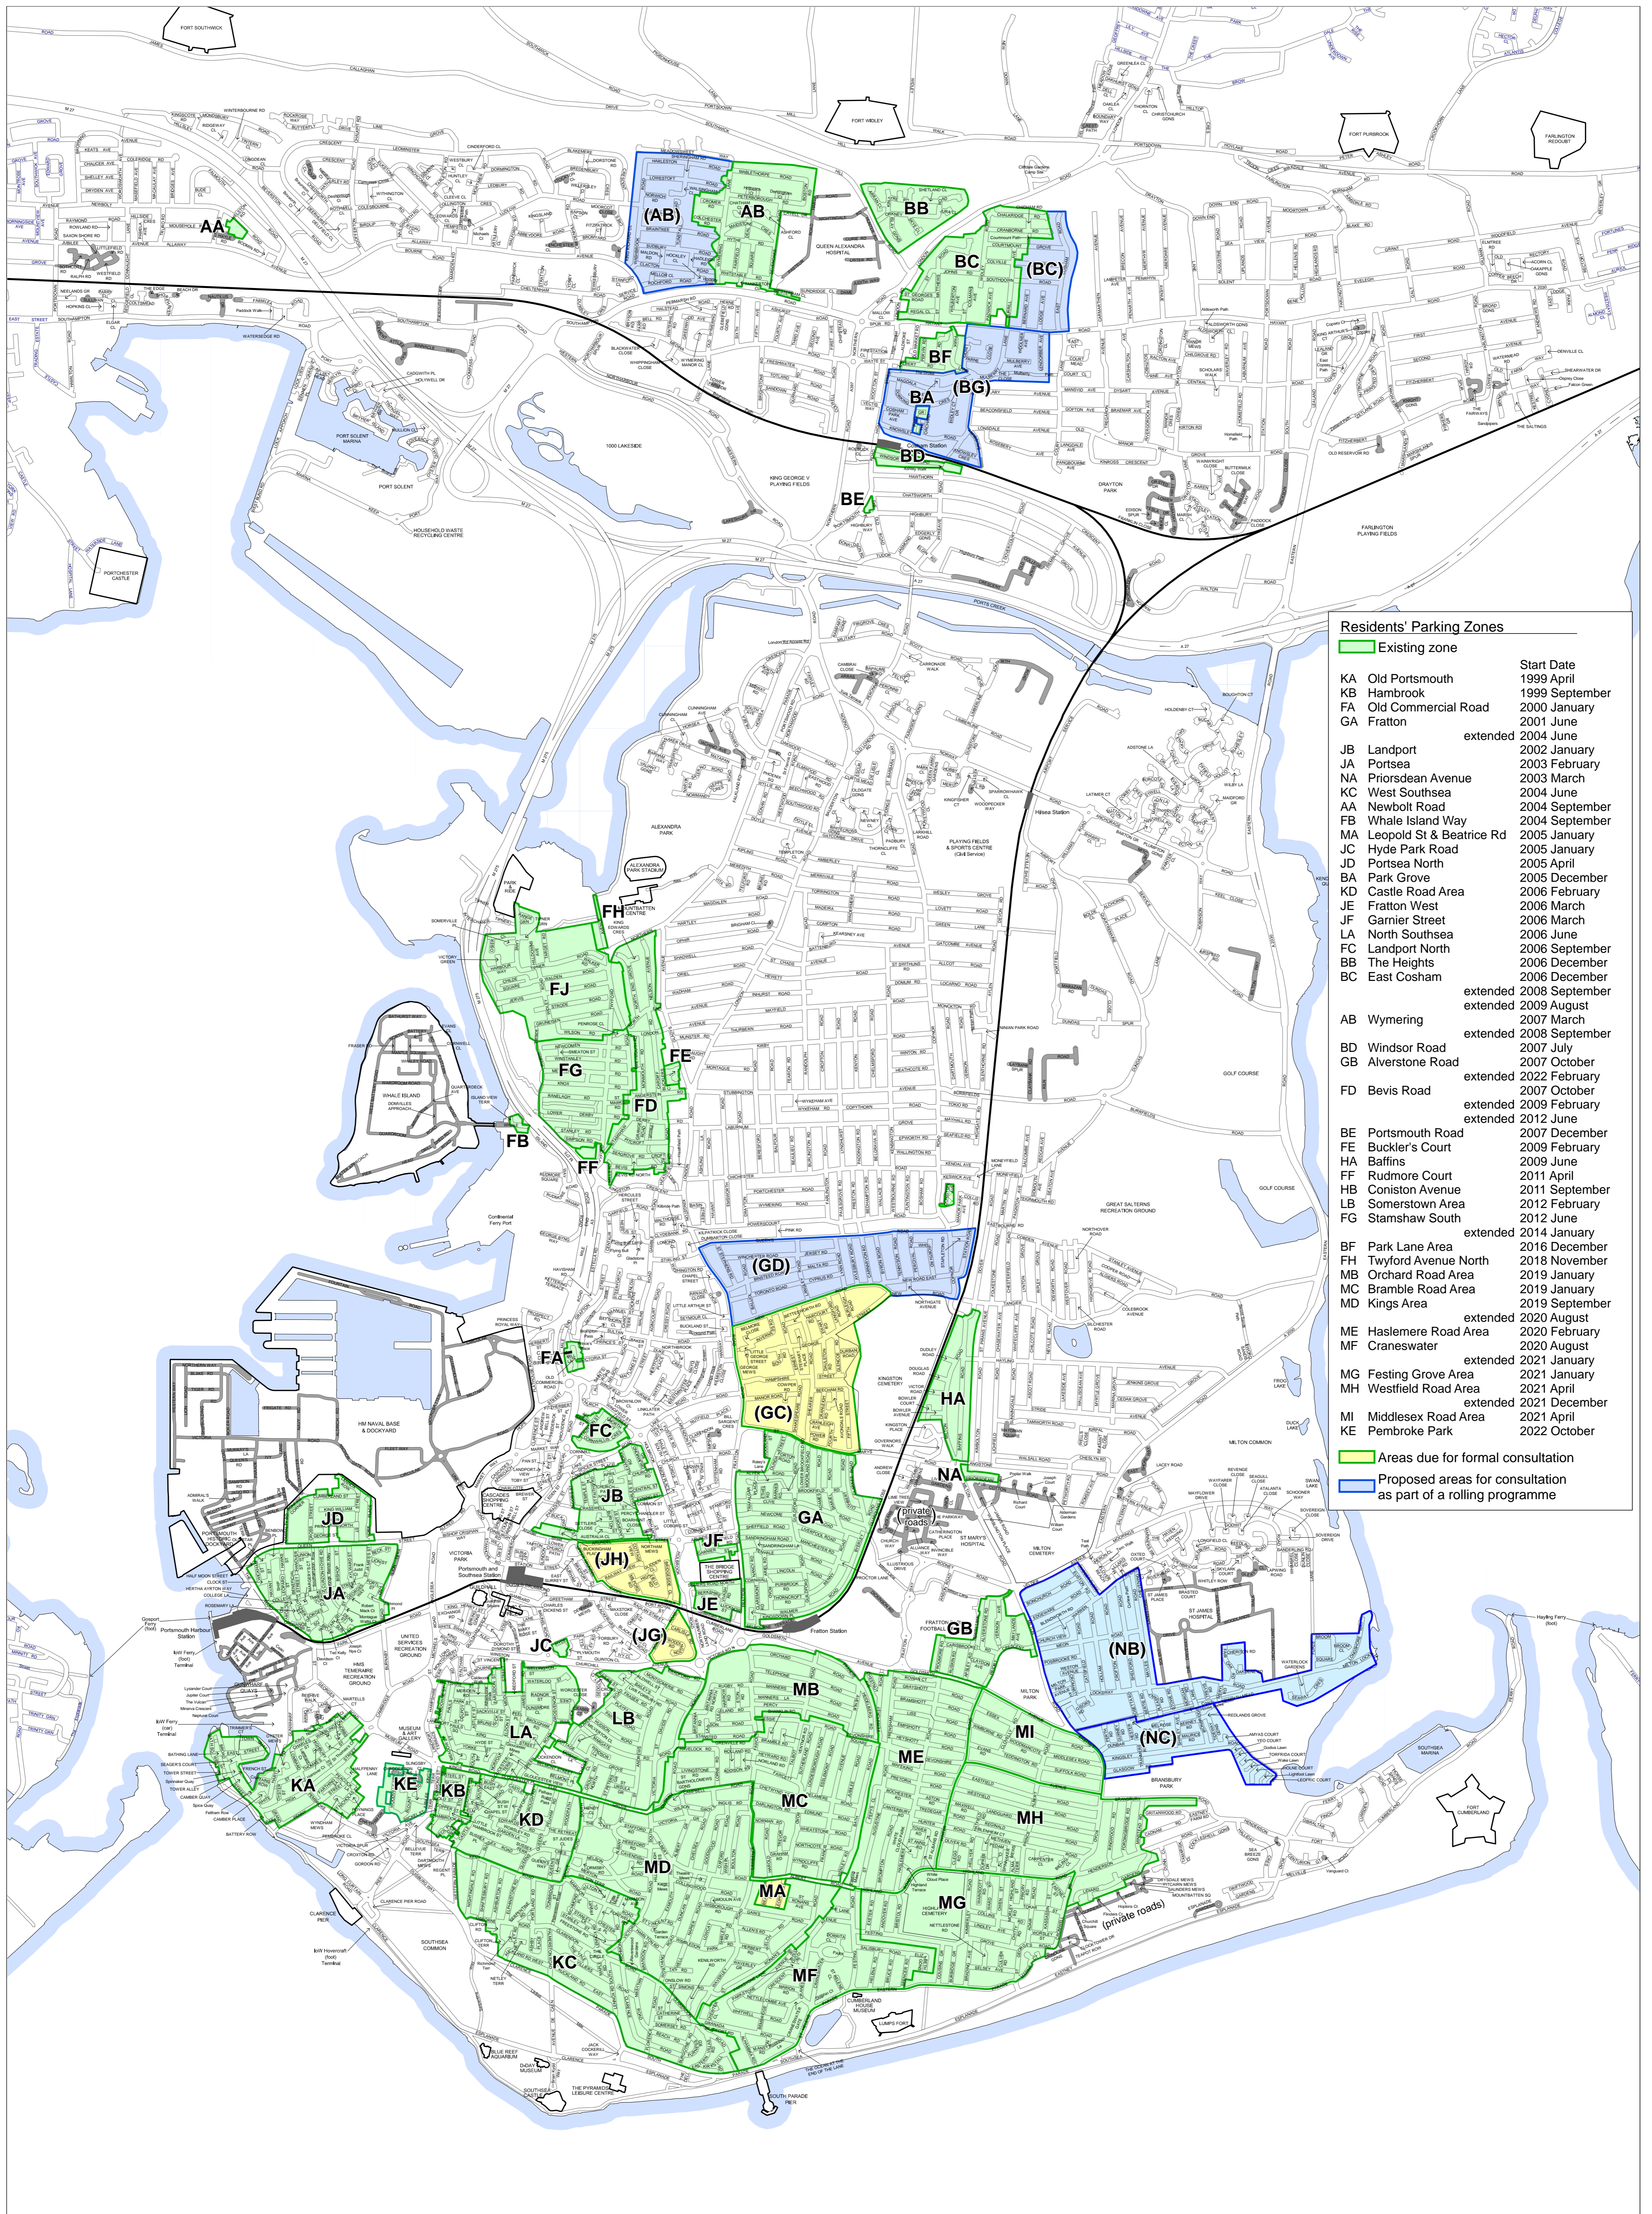

PORTSMOUTH RESIDENTS' PARKING ZONES

Residents' Parking Zones		
■	Existing zone	
KA	Old Portsmouth	1999 April
KB	Hambrook	1999 September
FA	Old Commercial Road	2000 January
GA	Fratton	2001 June
		extended 2004 June
JB	Landport	2002 January
JA	Portsea	2003 February
NA	Priorsdean Avenue	2003 March
KC	West Southsea	2004 June
AA	Newbolt Road	2004 September
FB	Whale Island Way	2004 September
MA	Leopold St & Beatrice Rd	2005 January
JC	Hyde Park Road	2005 January
JD	Portsea North	2005 April
BA	Park Grove	2005 December
KD	Castle Road Area	2006 February
JE	Fratton West	2006 March
JF	Garnier Street	2006 March
LA	North Southsea	2006 June
FC	Landport North	2006 September
BB	The Heights	2006 December
BC	East Cosham	2006 December
		extended 2008 September
		extended 2009 August
AB	Wymering	2007 March
		extended 2008 September
BD	Windsor Road	2007 July
GB	Alverstone Road	2007 October
		extended 2022 February
FD	Bevis Road	2007 October
		extended 2009 February
		extended 2012 June
BE	Portsmouth Road	2007 December
FE	Buckler's Court	2009 February
HA	Baffins	2009 June
FF	Rudmore Court	2011 April
HB	Coniston Avenue	2011 September
LB	Somerstown Area	2012 February
FG	Stamshaw South	2012 June
		extended 2014 January
BF	Park Lane Area	2016 December
FH	Twyford Avenue North	2018 November
MB	Orchard Road Area	2019 January
MC	Bramble Road Area	2019 January
MD	Kings Area	2019 September
		extended 2020 August
ME	Haslemere Road Area	2020 February
MF	Craneswater	2020 August
		extended 2021 January
MG	Festing Grove Area	2021 January
MH	Westfield Road Area	2021 April
		extended 2021 December
MI	Middlesex Road Area	2021 April
KE	Pembroke Park	2022 October
■	Areas due for formal consultation	
■	Proposed areas for consultation as part of a rolling programme	